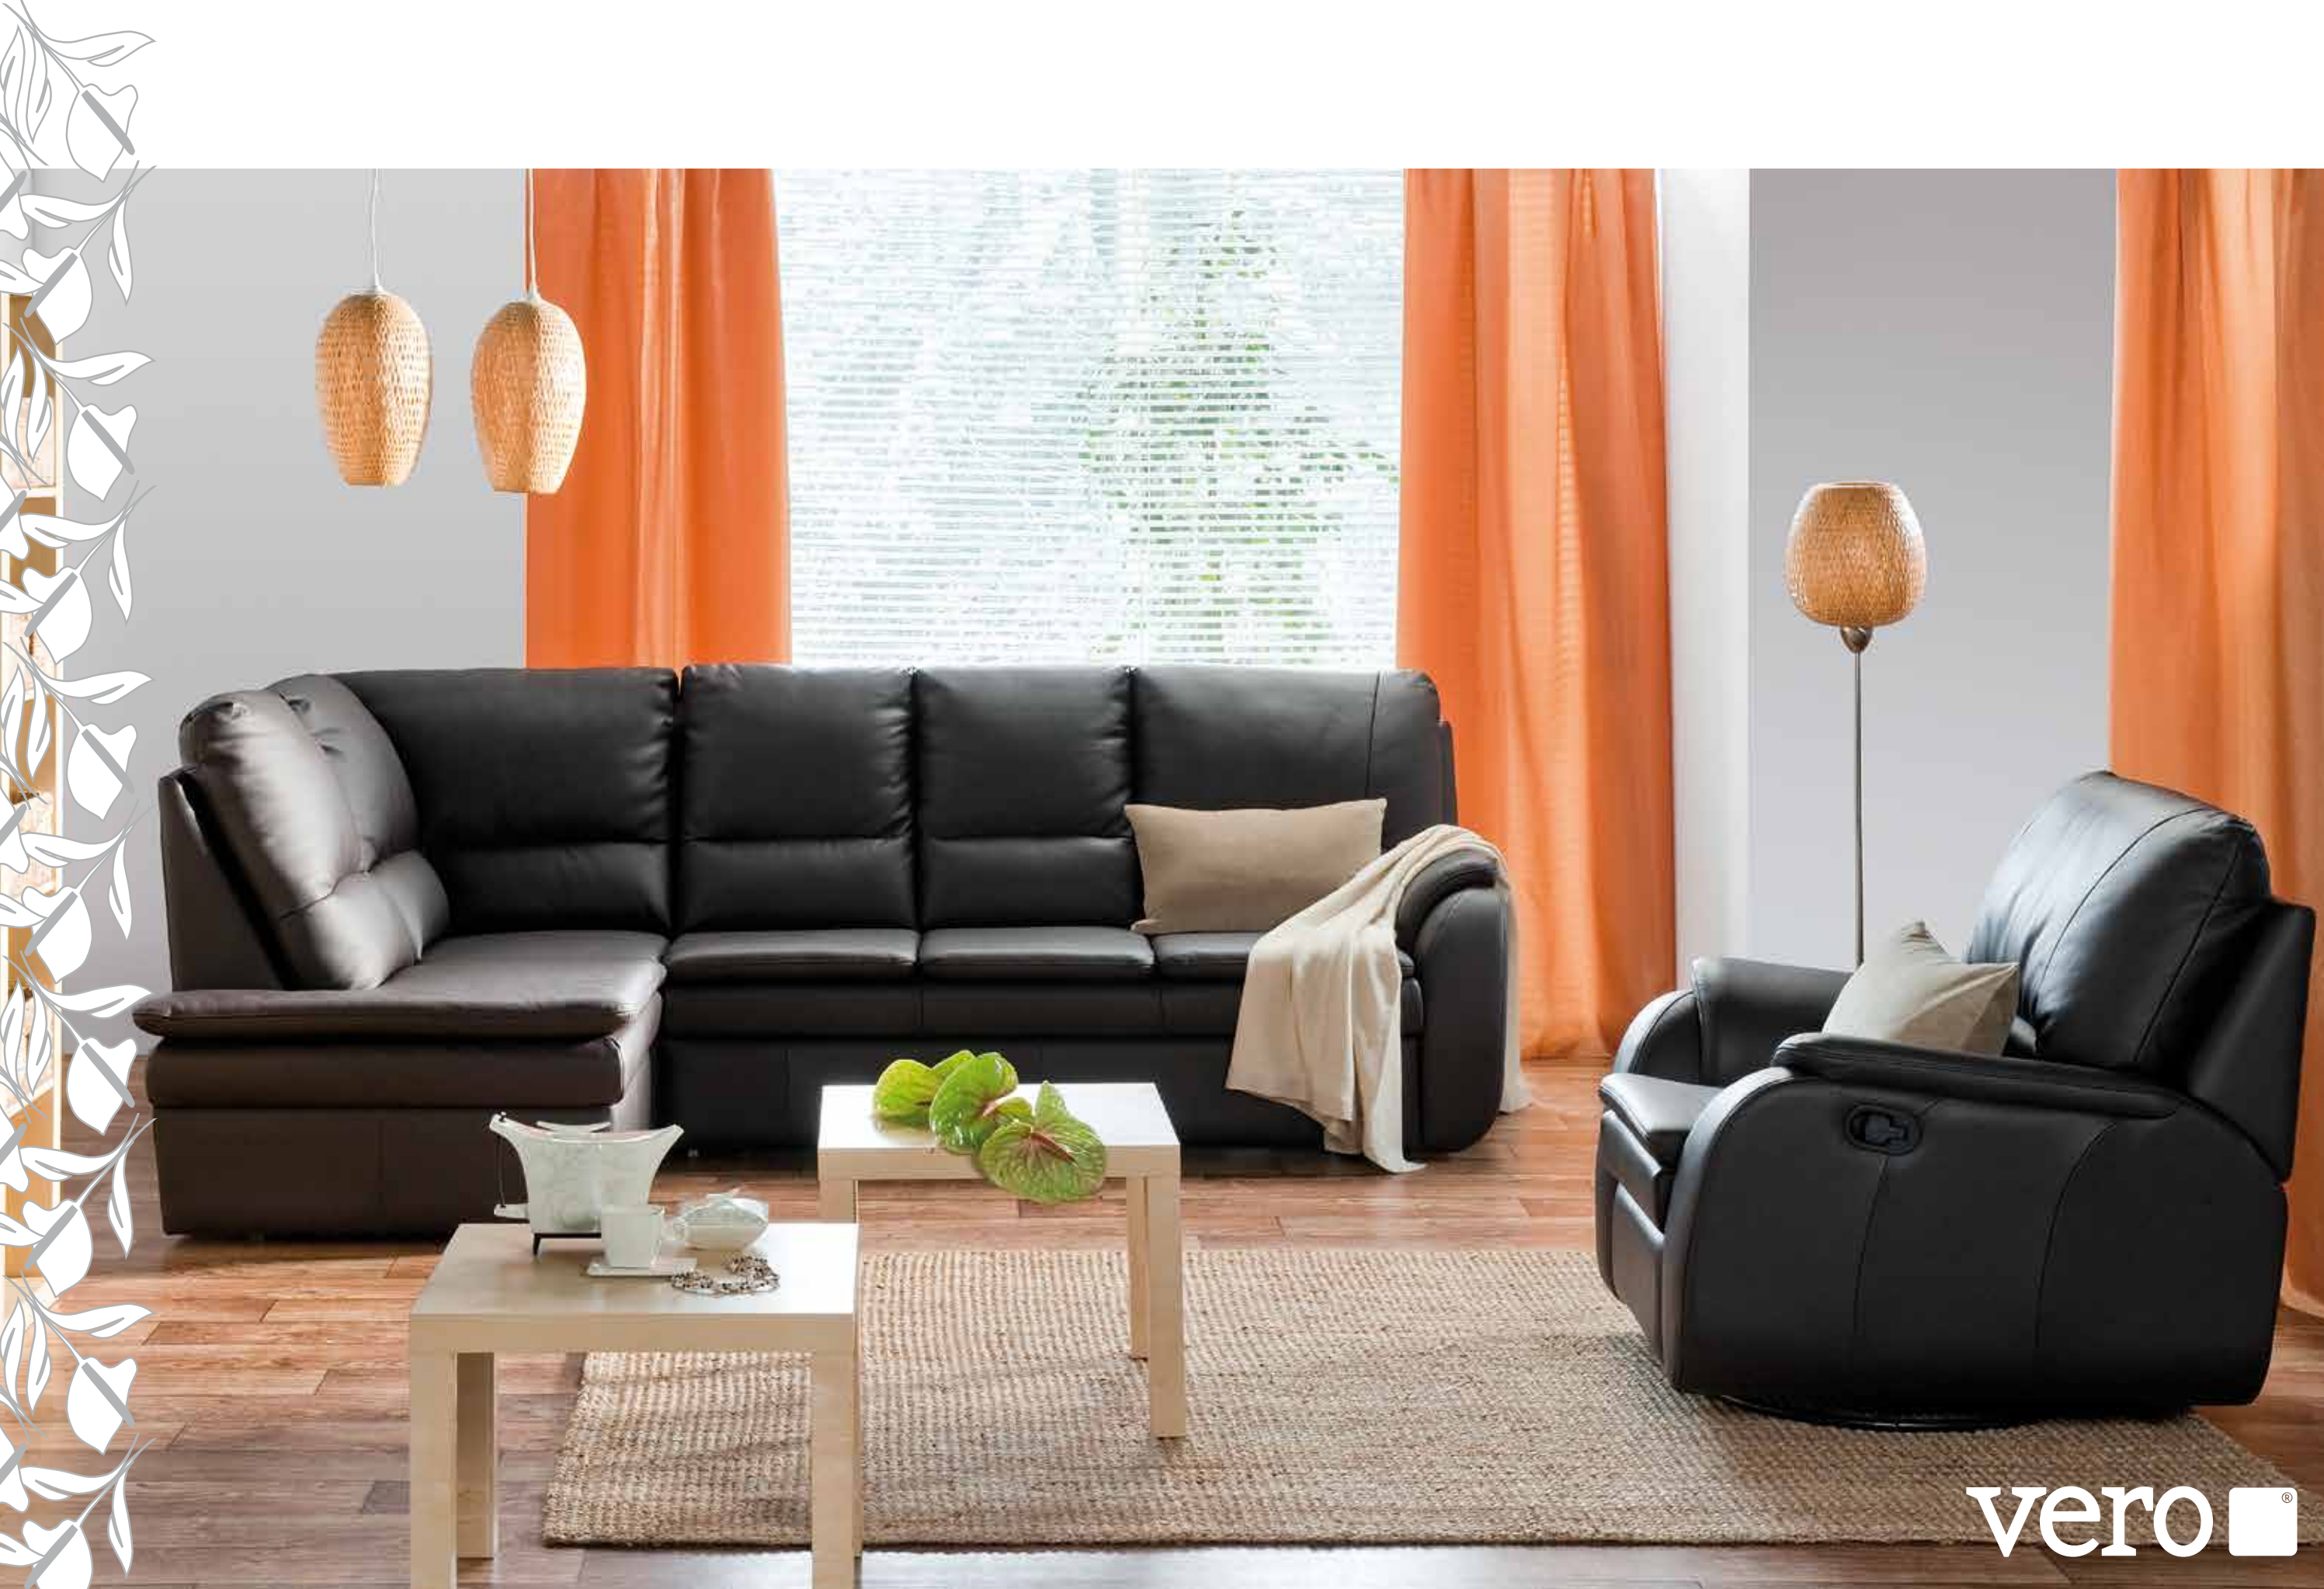

szer. / głęb. / wys.
width / depth / height

3NL/X90K/1TP
2700/1780/1000

3NL/X90K/2SP
2700/2200/1000

3REL/X90K/1TP
powierzchnia spania 1340/1890
sleep surface 1340/1890

ANTURIO

vero